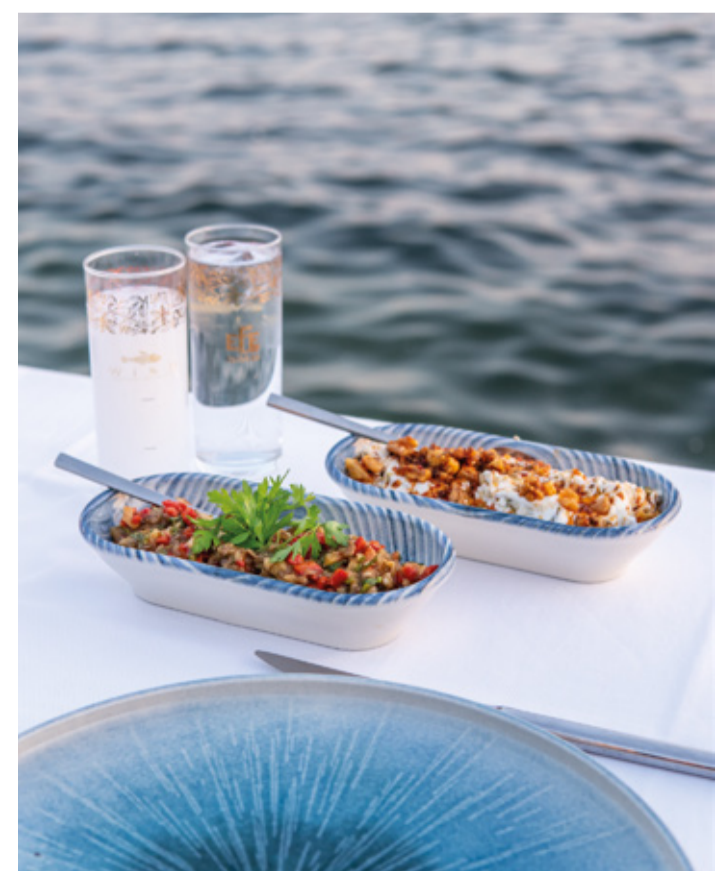

FOOD CONCEPT

ROOM & BREAKFAST

A'LA CARTE RESTAURANTS & BARS	ACTIVITY	DESCRIPTION	OPENING & CLOSING TIME	PAYMENT STATU
LUCKY RESTO-BAR INTERNATIONAL COUSINE	Breakfast	A'la Carte Menu	07:30 - 11:00	Included
	Lunch	A'la Carte Menu	12:30 - 18:00	Extra Payment
	Dinner	A'la Carte Menu	18:30 - 23:30	Extra Payment
AYVALIK SEA FOOD RESTAURANT	Dinner	A'la Carte Menu	20:00 - 23:30	Extra Payment

For reservation please contact with Guest Relation.

ROOM SERVICE			24 h	Extra Payment
BARAÇUDA LOUNGE		Import drinks Local alcohol Cocktails Soft drinks Wines	10:00 - 01:00	Extra Payment
		Cigars varieties		Extra Payment
PRIME BAR (LOBY)		Import drinks Soft drinks Hot drinks	24 h	Extra Payment
JOJO BEACH CLUB	Snack	Import drinks Locak alcohol Cocktails Soft drinks Snack menu Wines	10:00 - 18:00	Extra Payment

Jojo Beach Club opening and closing dates are determined by the hotel management depending on the weather conditions.

Gabana Lodges are with extra payment. For reservation please contact with Guest Relation.

STARBUCKS	There is a STARBUCKS Kiosk on site	07:30 - 01:00	Extra Payment