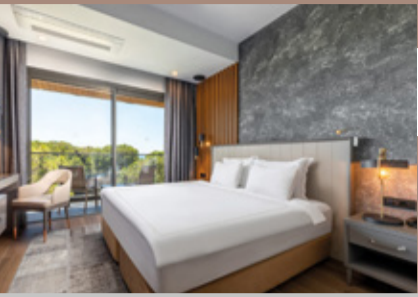

Furnished in a modern style; Comfort Room is 21 & 23 m² located in the main building. It has 2 single beds and 1 double bed with balcony. It has a bathroom with shower, hair dryer, digital safety deposit box, full HD TV, tea and coffee setup, minibar, air conditioning and telephone, and the floor is ceramic.

COMFORT ROOM MAIN BUILDING

21 & 23

Main Building

Sea & Garden

Furnished in a modern style; Comfort Room is 21 & 23 m² located in the main building. It has 2 single beds and 1 double bed with balcony. It has a bathroom with shower, hair dryer, digital safety deposit box, full HD TV, tea and coffee setup, minibar, air conditioning and telephone, and the floor is ceramic.

JUNIOR SUITE ROOM

40 & 50 & 58

Main Building

Sea & Garden

Furnished in a modern style; Junior Suite Rooms are 40 & 50 & 58 m² located in the main building. It has a double bed; comfortable seating area, a large balcony with garden and sea view, a bathroom with a shower, a hair dryer, a digital safety deposit box, a full HD TV, a tea-coffee setup, a minibar, air conditioning, telephone, and the floor is parquet.