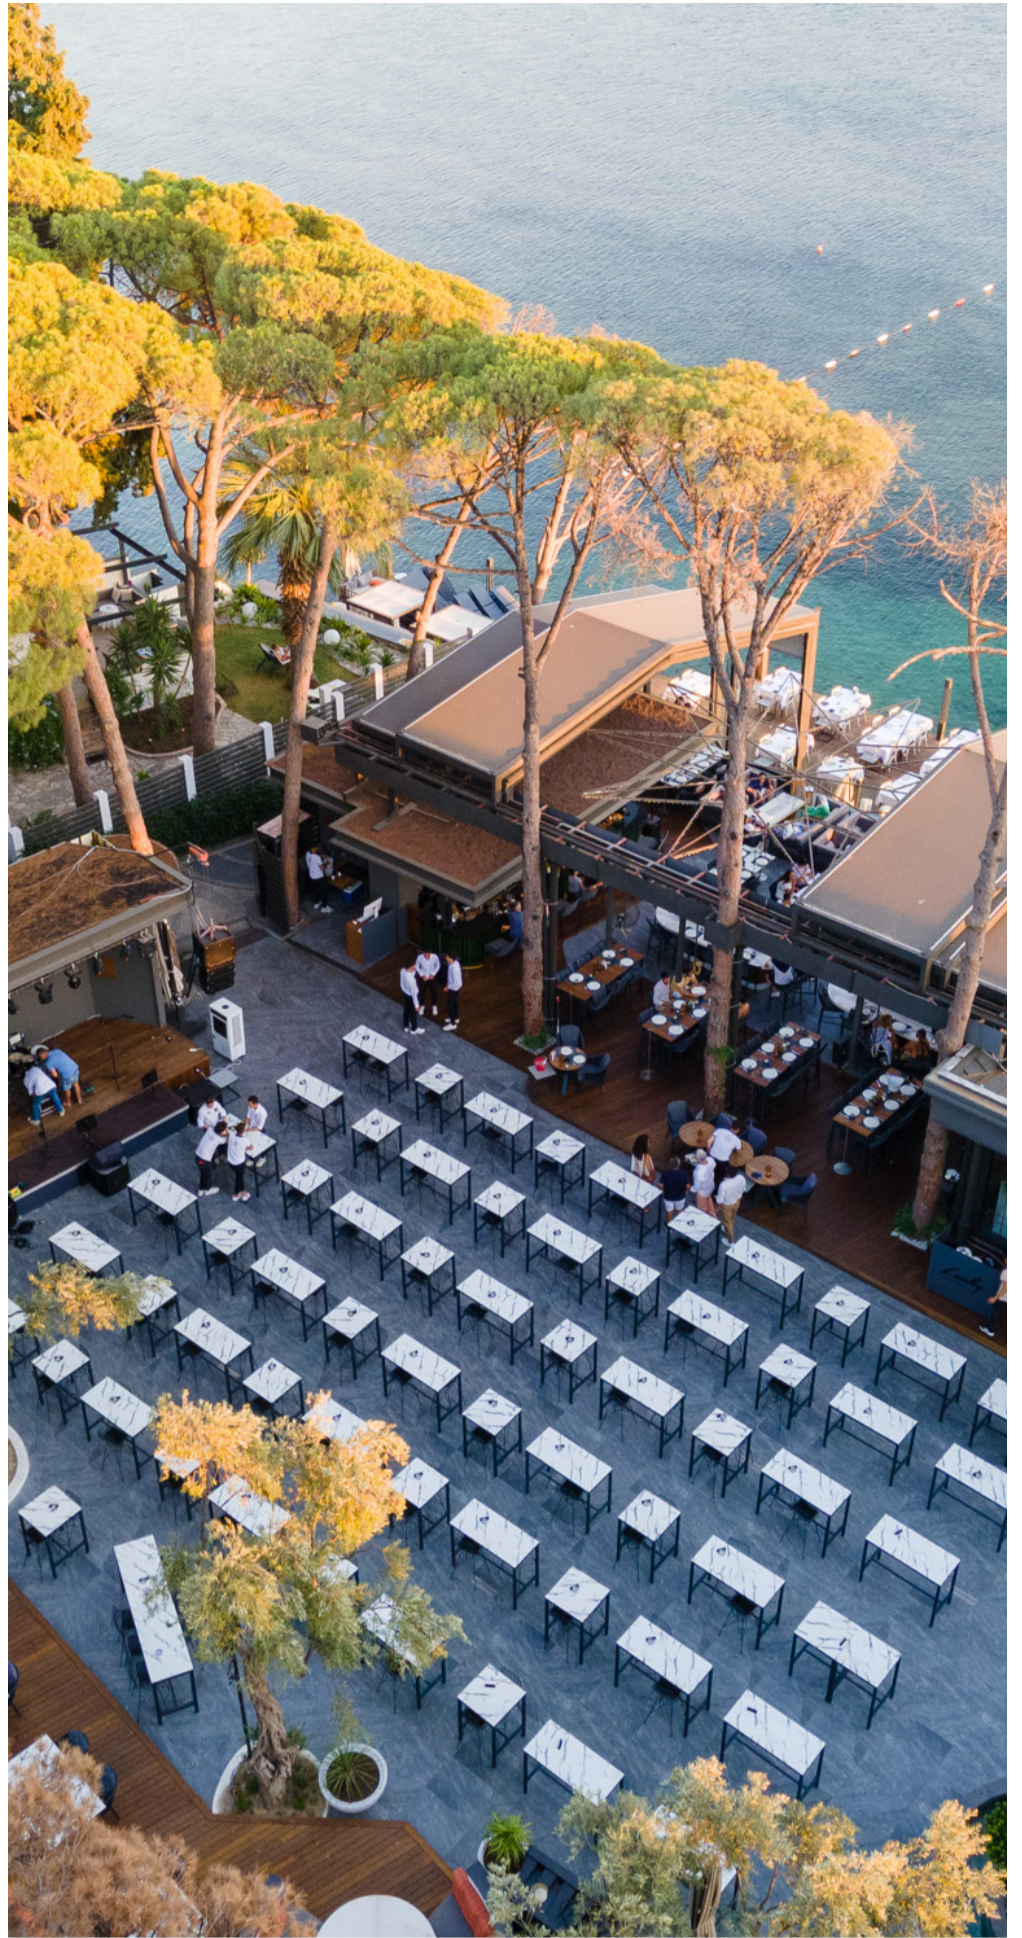

FOOD CONCEPT

You can get information about our beverage menu from the reception and restaurants.

LUCKY 2023 SUMMER EVENT PROGRAM

DJ PERFORMANCE

Every day

10:00 - 21:45

LIVE MUSIC

4 days a week